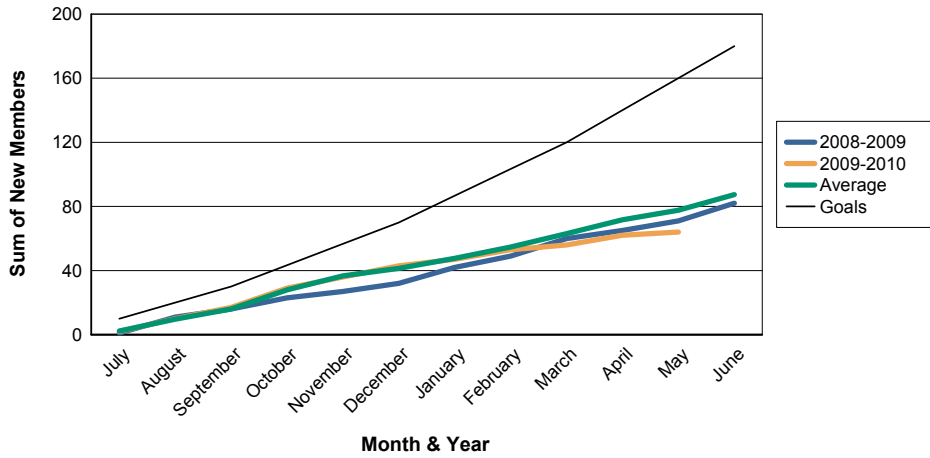

For District 32 C

Sum of Charter Members/ Month & Year

For District 32 C

3 Year Comparisons for GMT Constitutional Area 1

By GMT District

As of May 2010

Sum of New Members/ Month & Year

For District 32 C

Sum of Dropped Members/ Month & Year

For District 32 C

Sum of Net Members/ Month & Year

For District 32 C