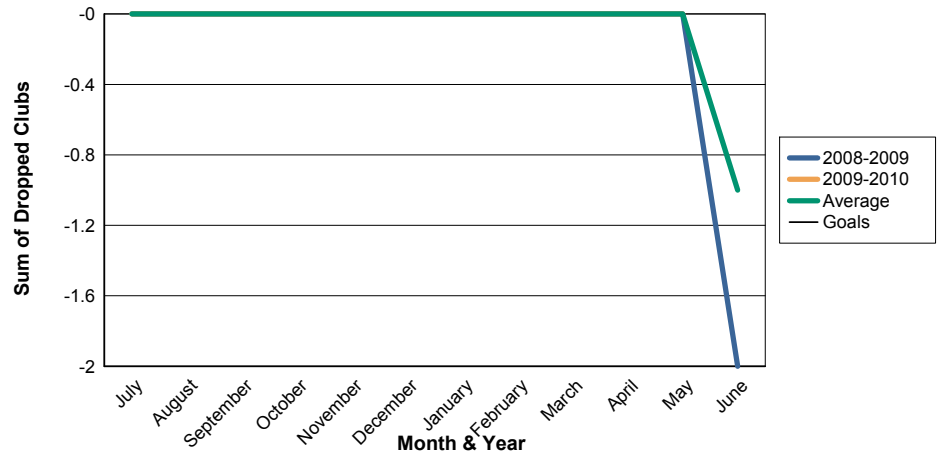

3 Year Comparisons for GMT Constitutional Area 1

By GMT District

As of May 2010

Sum of New Clubs/ Month & Year

For District 32 C

Sum of Dropped Clubs/ Month & Year

For District 32 C

Sum of Net Clubs/ Month & Year