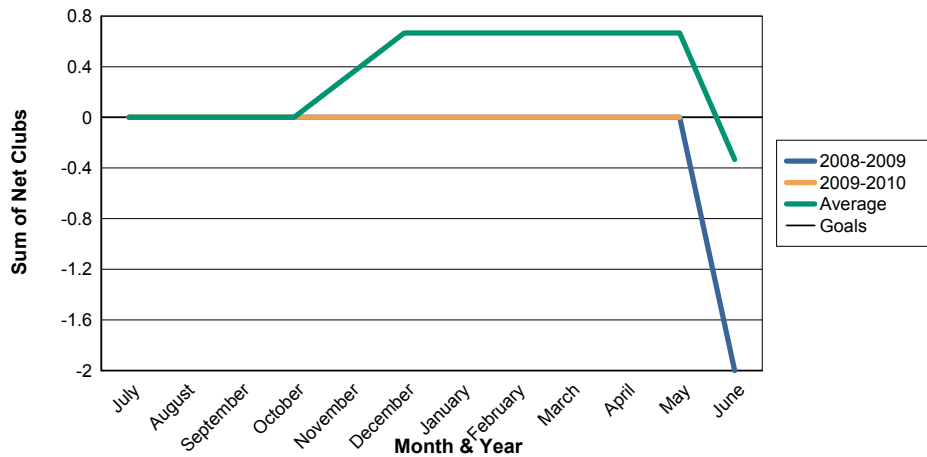

Sum of Net Clubs/ Month & Year

For District 32 C