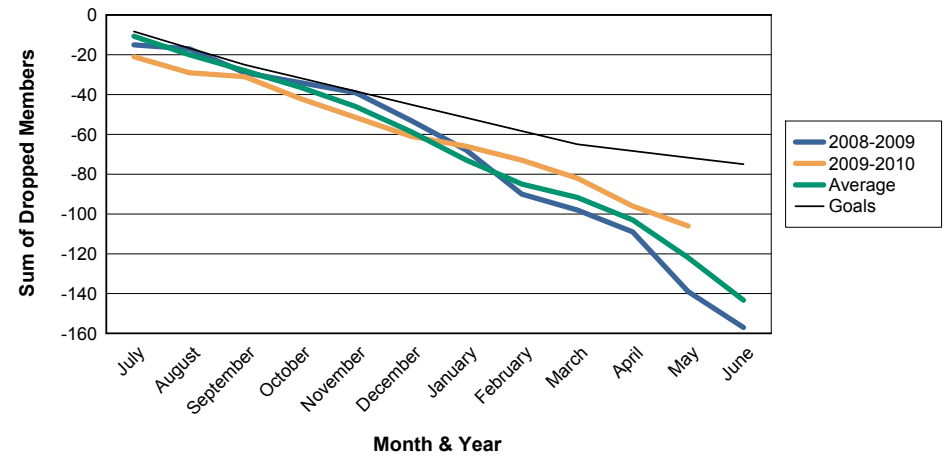

For District 32 C

Sum of Charter Members/ Month & Year

For District 32 C

3 Year Comparisons for GMT Constitutional Area 1

By GMT District

As of May 2010

Sum of New Members/ Month & Year

For District 32 C

Sum of Dropped Members/ Month & Year

For District 32 C

Sum of Net Members/ Month & Year

For District 32 C