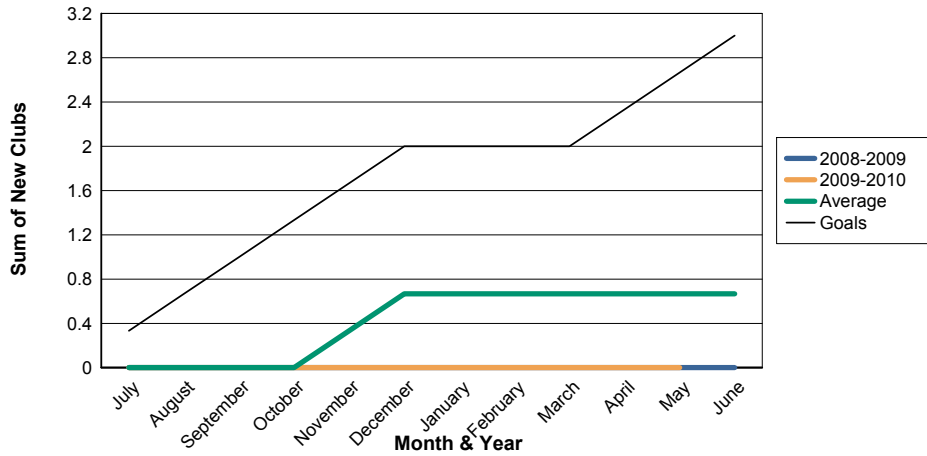

3 Year Comparisons for GMT Constitutional Area 1

By GMT District

As of May 2010

Sum of New Clubs/ Month & Year

For District 32 C

Sum of Dropped Clubs/ Month & Year

For District 32 C

Sum of Net Clubs/ Month & Year