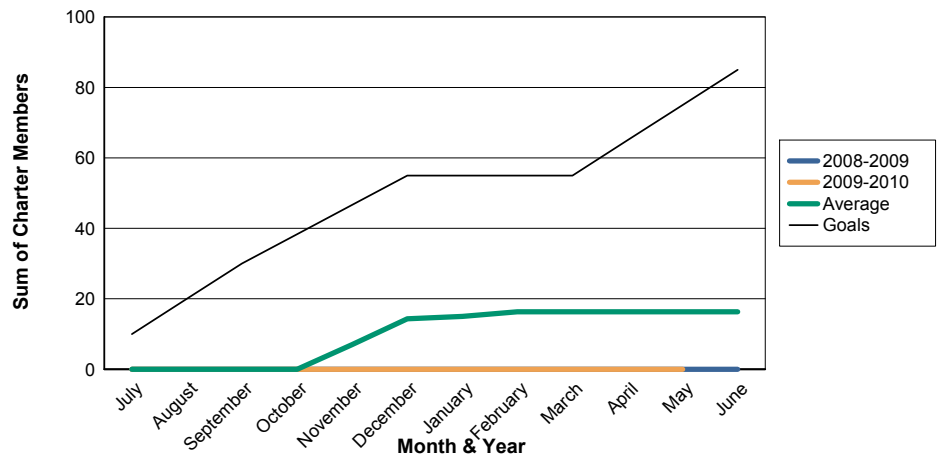

Sum of Charter Members/ Month & Year

For District 32 C